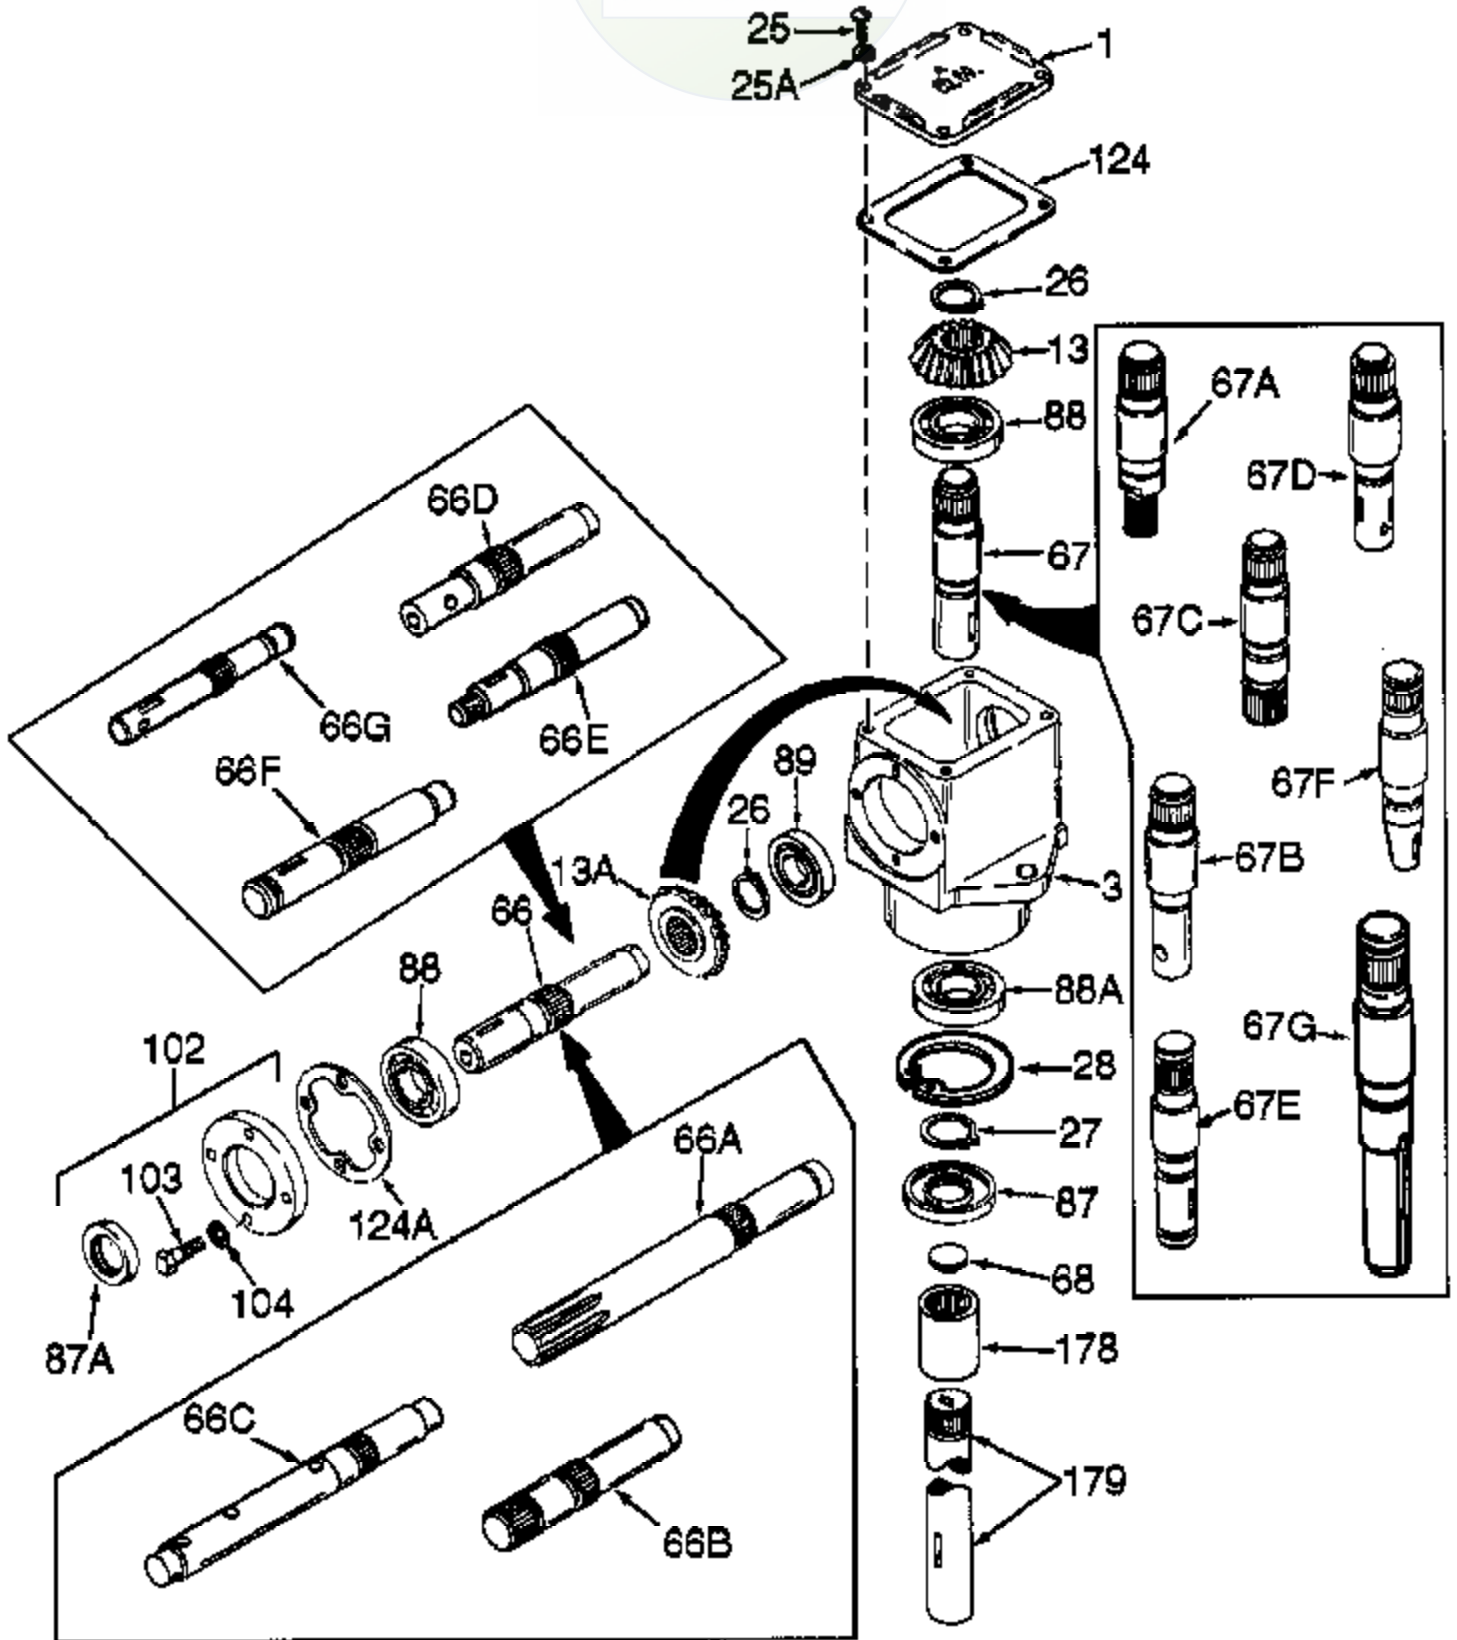

# JOIST

SICHER IST DAS:  
DAS ORIGINAL

Ref #	Part Number	Qty	Description
1	772034		Right Hand Cover
3	770026A		Right Angle Drive Housing
13	778101A		Miter Gear (17 teeth)(7/8" ID)
13A	778101A		Miter Gear (17 teeth)(7/8" ID)
25A	650979		Split Washer #10
25	792070		Screw, 10-24 x 5/8"
26	788018		Snap Ring
27	788019		Snap Ring
66B	776040A		Input Shaft (4-1/2" long)
67D	776121		Output Shaft (4-17/32" long)
87A	788031		Oil Seal
87	788029		Oil Seal
88A	780034	RAD-2405-PP2	Ball Bearing 2 of 2
88	780034	Peerless	Ball Bearing
89	780024		Ball Bearing
102	786029		Retainer Cap & Seal (Incl. 87A & 103)
103	792026		Screw, 1/4-20 x 7/8"
104	792006		Split Washer, 1/4"
124	788028		Cover Gasket
124A	788030B		Cap Gasket